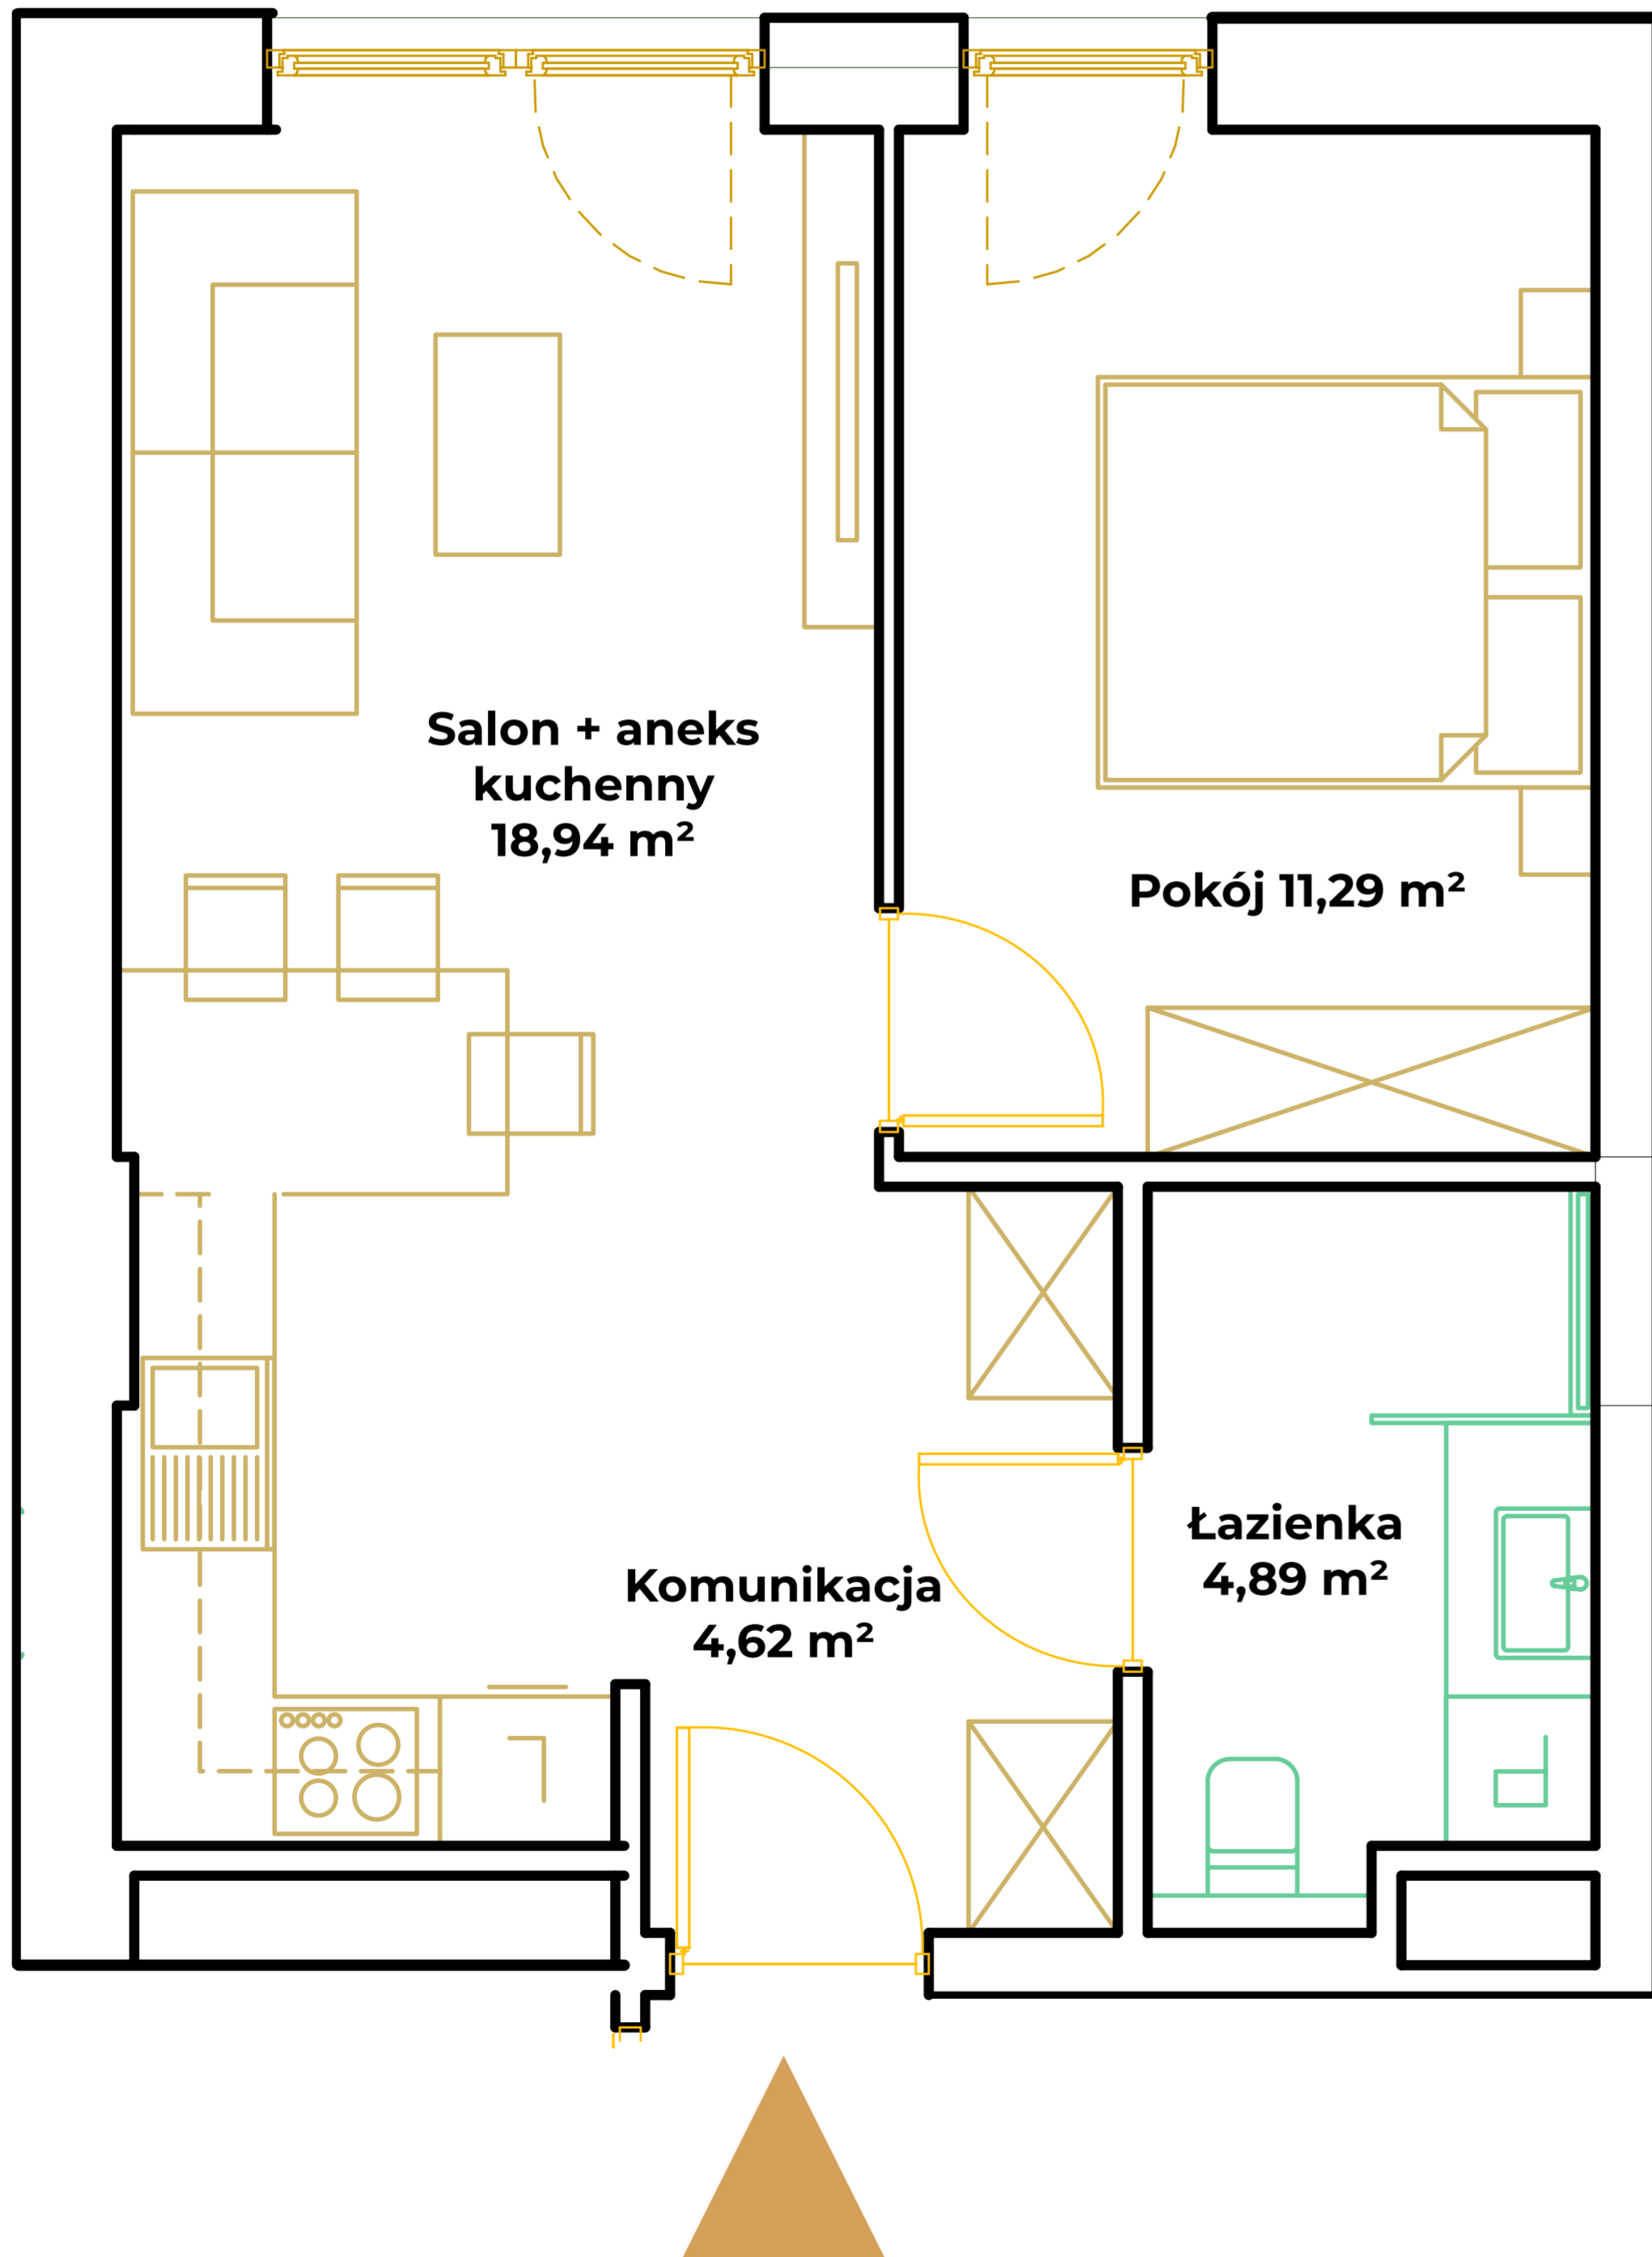

Mieszkanie M04

powierzchnia 39,74m²

Parter

Ogród 33,82 m²

An orientation map showing the building's location within a residential complex. A north arrow is located in the top right corner. The building is highlighted in a dark brown color.