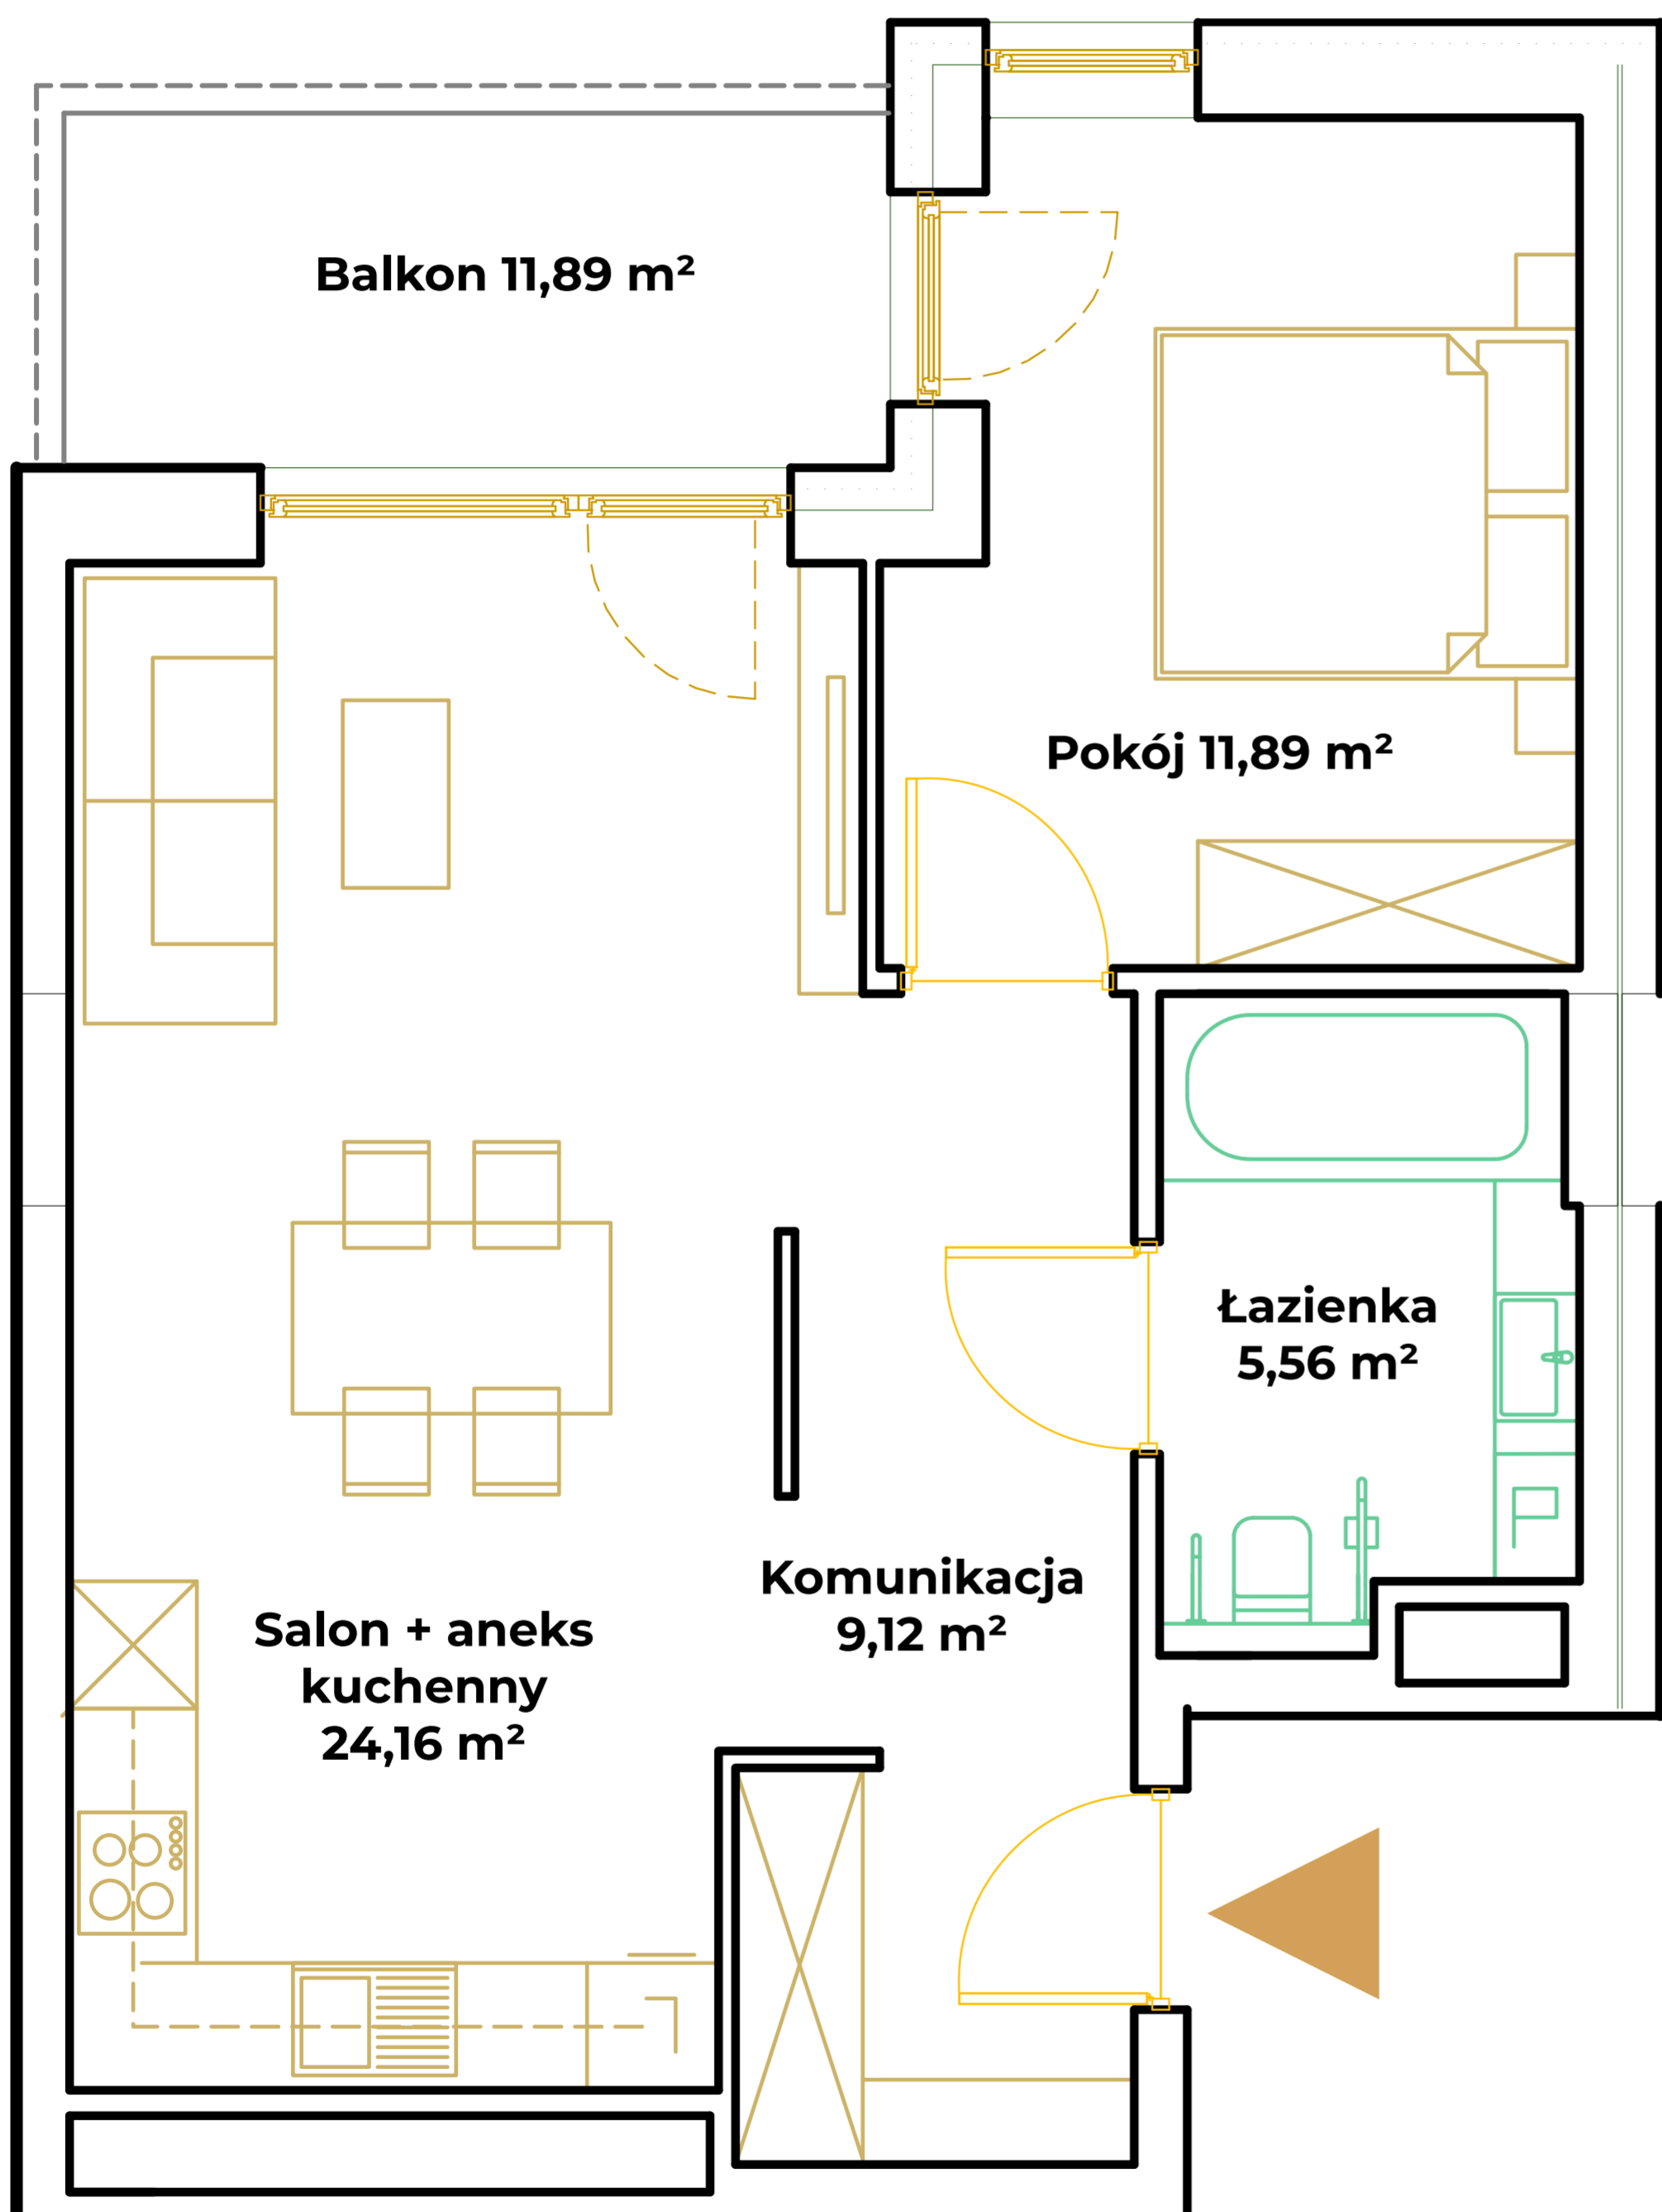

Mieszkanie M56

powierzchnia 50,73 m²

IV piętro

A site plan of the building showing the location of the apartment unit. The unit is highlighted in a darker shade. A north arrow is located in the top right corner.